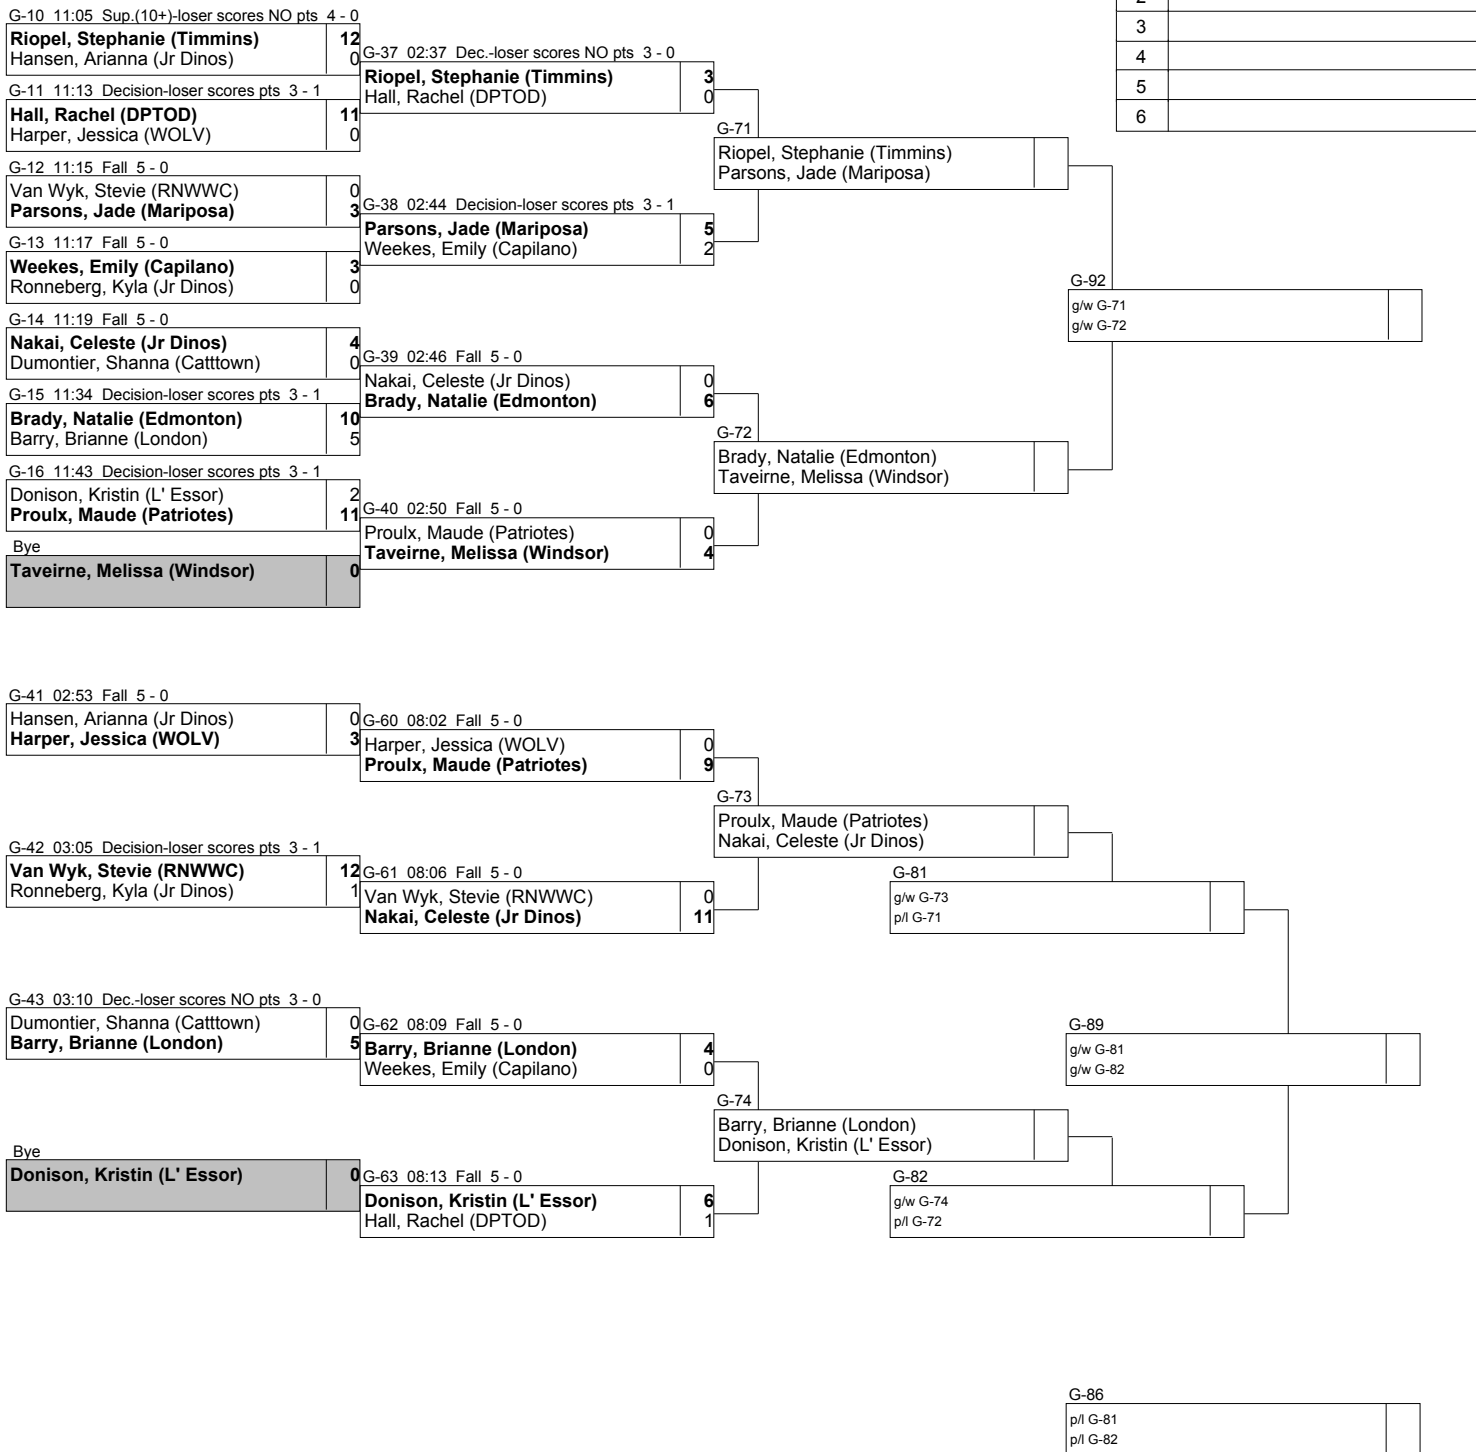

G-12 11:15 Fall 5 - 0

Van Wyk, Stevie (RNWWC)	0
Parsons, Jade (Mariposa)	3

G-13 11:17 Fall 5 - 0

Weekes, Emily (Capilano)	3
Ronneberg, Kyla (Jr Dinos)	0

G-14 11:19 Fall 5 - 0

Nakai, Celeste (Jr Dinos)	4
Dumontier, Shanna (Cattown)	0

G-15 11:34 Decision-loser scores pts 3 - 1

Brady, Natalie (Edmonton)	10
Barry, Brianne (London)	5

G-16 11:43 Decision-loser scores pts 3 - 1

Donison, Kristin (L' Essor)	2
Proulx, Maude (Patriotes)	11

Bye

Taveirne, Melissa (Windsor)	0

G-37 02:37 Dec.-loser scores NO pts 3 - 0

Riopel, Stephanie (Timmins)	3
Hall, Rachel (DPTOD)	0

G-38 02:44 Decision-loser scores pts 3 - 1

Parsons, Jade (Mariposa)	5
Weekes, Emily (Capilano)	2

G-39 02:46 Fall 5 - 0

Nakai, Celeste (Jr Dinos)	0
Brady, Natalie (Edmonton)	6

G-40 02:50 Fall 5 - 0

Proulx, Maude (Patriotes)	0
Taveirne, Melissa (Windsor)	4

G-41 02:53 Fall 5 - 0

Hansen, Arianna (Jr Dinos)	0
Harper, Jessica (WOLV)	3

G-60 08:02 Fall 5 - 0

Harper, Jessica (WOLV)	0
Proulx, Maude (Patriotes)	9

G-42 03:05 Decision-loser scores pts 3 - 1

Van Wyk, Stevie (RNWWC)	12
Ronneberg, Kyla (Jr Dinos)	1

G-61 08:06 Fall 5 - 0

Van Wyk, Stevie (RNWWC)	0
Nakai, Celeste (Jr Dinos)	11

G-43 03:10 Dec.-loser scores NO pts 3 - 0

Dumontier, Shanna (Cattown)	0
Barry, Brianne (London)	5

G-62 08:09 Fall 5 - 0

Barry, Brianne (London)	4
Weekes, Emily (Capilano)	0

Bye

Donison, Kristin (L' Essor)	0

G-63 08:13 Fall 5 - 0

Donison, Kristin (L' Essor)	6
Hall, Rachel (DPTOD)	1