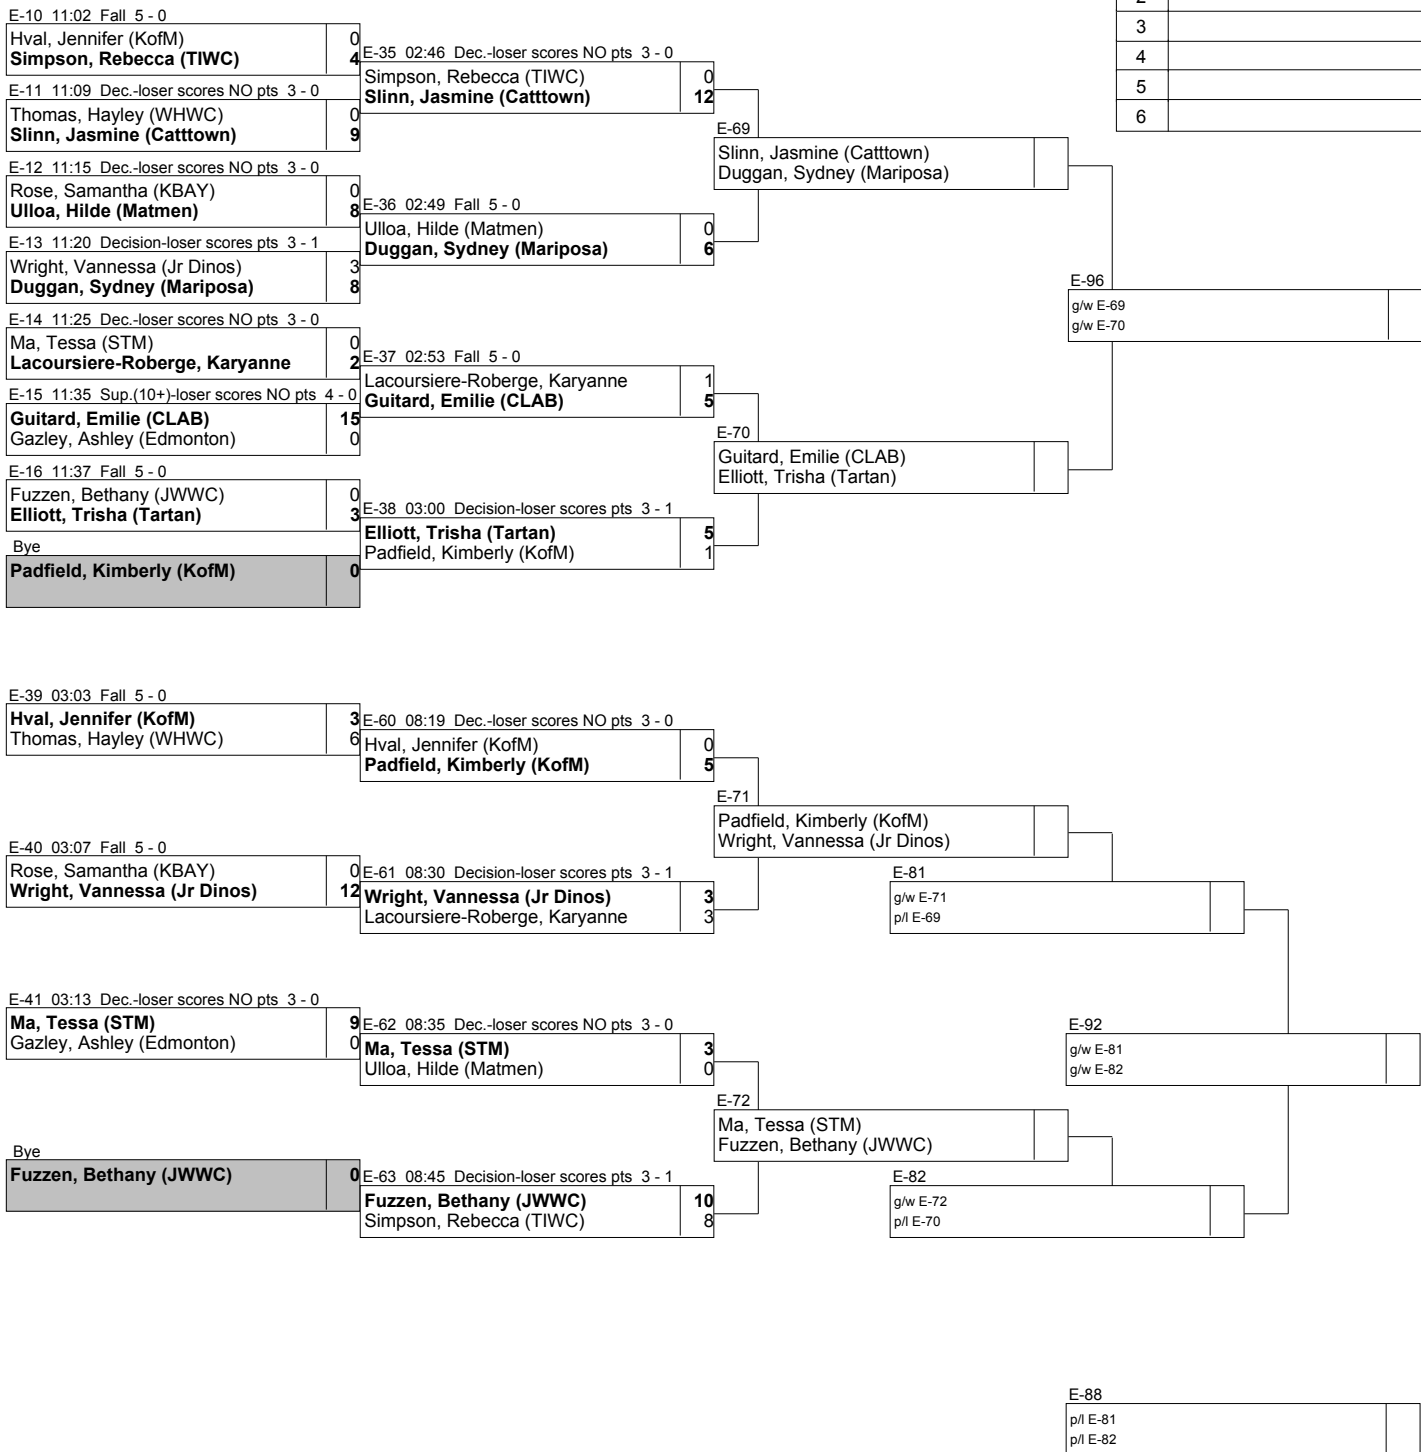

Results Bracket / Tableau des résultats

Juvenile Girls 49 kg

Ranking / Classement	
1	
2	
3	
4	
5	
6