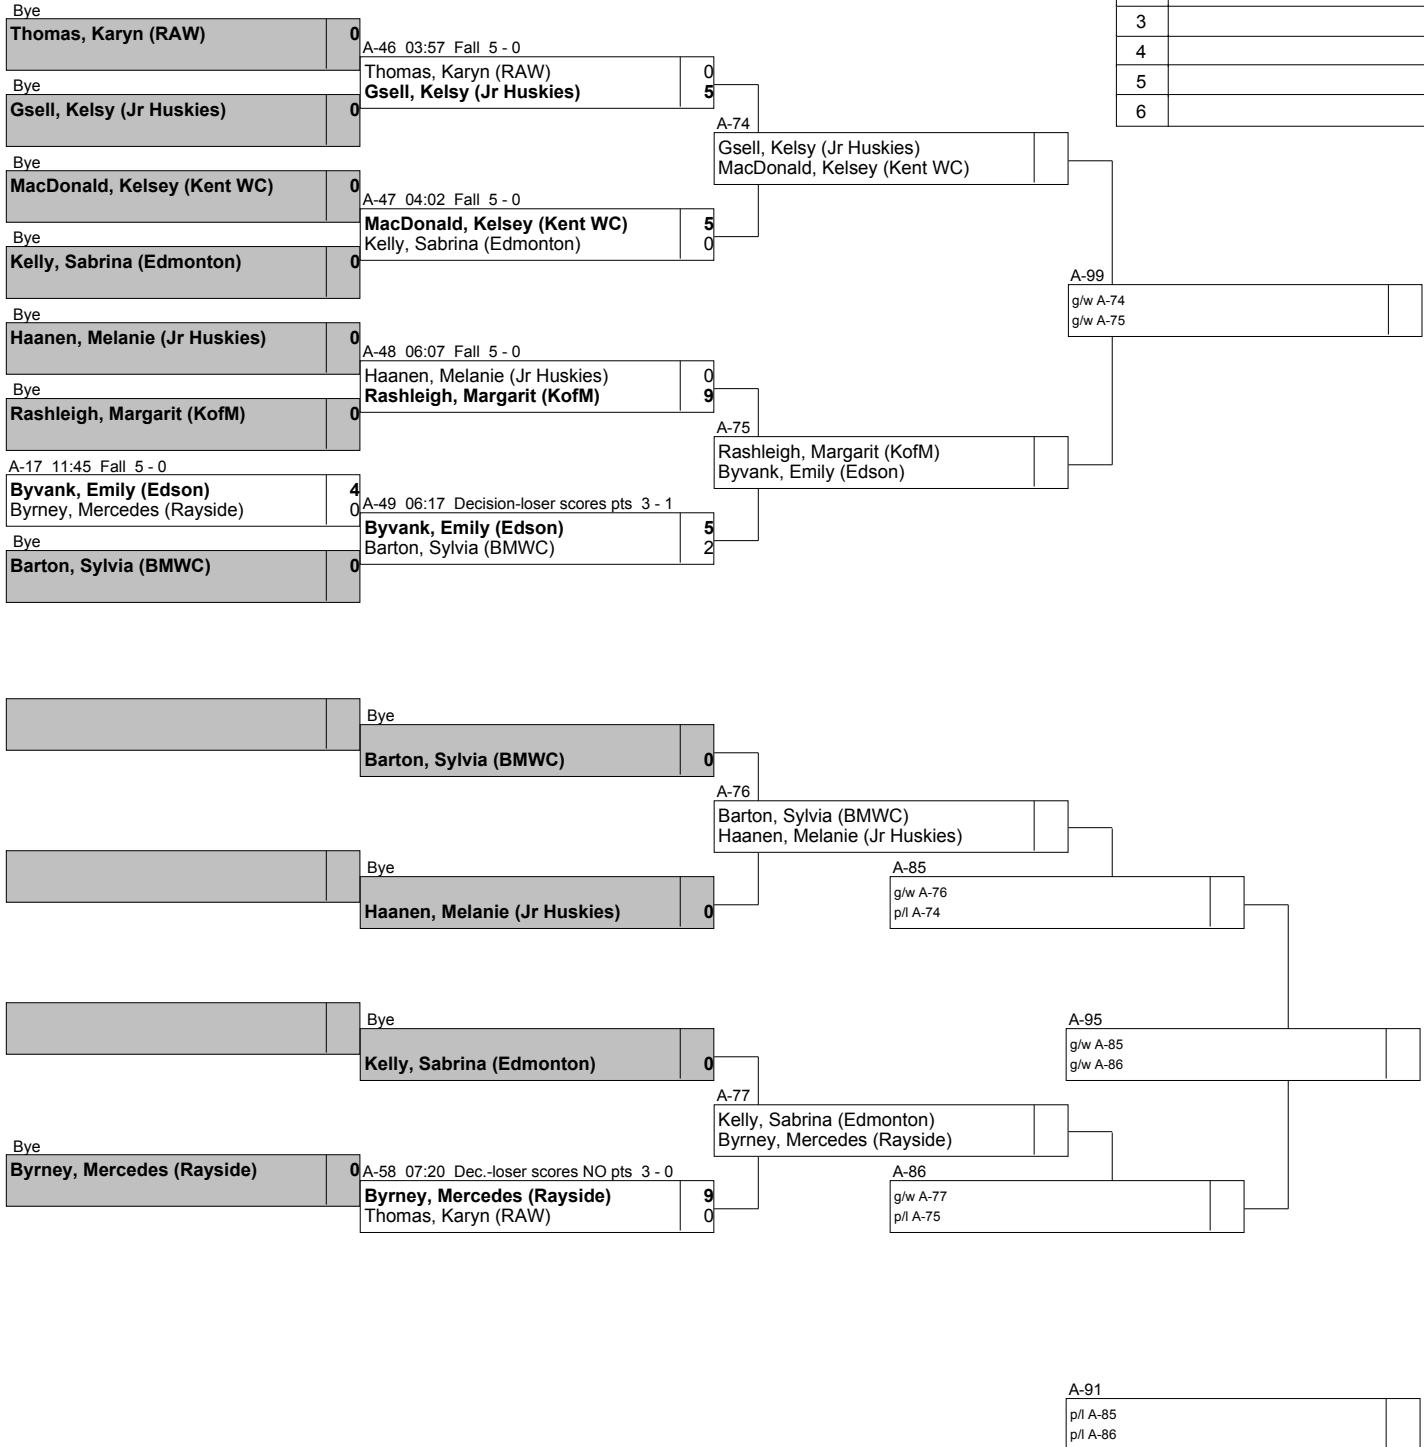

Results Bracket / Tableau des résultats

Cadet Girls 70 kg

Ranking / Classement	
1	
2	
3	
4	
5	
6